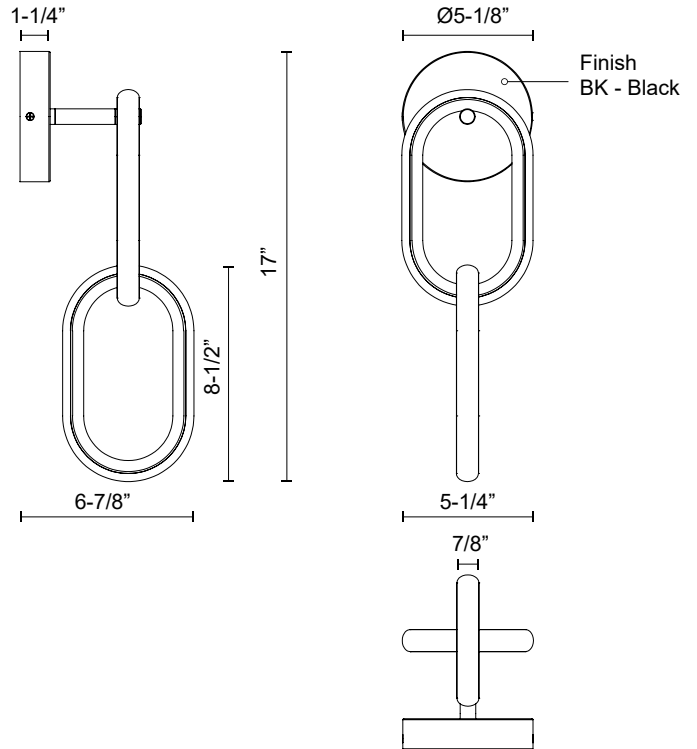

AIREN WS92617

WALL

PROJECT

WS92617-BK
Black

SPECIFICATION DETAILS

* For custom options, consult factory for details.

Fixture Dimensions	W5-1/4" x H17" x E6-7/8"
Light Source	LED with DC Driver
Wattage	20W
Total Lumens	1600lm
Delivered Lumens	800lm*
Voltage	120V
Color Temperature	3000K
CRI (Ra)	90CRI
Optional Color Temps	2700K - 5000K Available, Minimum Order Quantities Apply
LED Rated Life	50,000 hours
Dimming	100% - 10%, TRIAC or ELV Dimmer (Not Included)
Diffuser Details	White Silicone
Location	Dry
Compliance	T24-JA8
Warranty	5 Years
Illumination Direction	Up/Down
Mounting Style	Down Only
CEC Title 24 JA8	Yes, JA8-19
Canopy Dimensions	D5-1/8" x E1-1/4"

DESCRIPTION

The sophistication and elegance of jewelry are at the heart of the Airen Collection. This sleek chain link design comprises interlocking ovals with LEDs around the exterior. With 360-degree illumination, the Airen family immediately ignites a room with both light and personality.